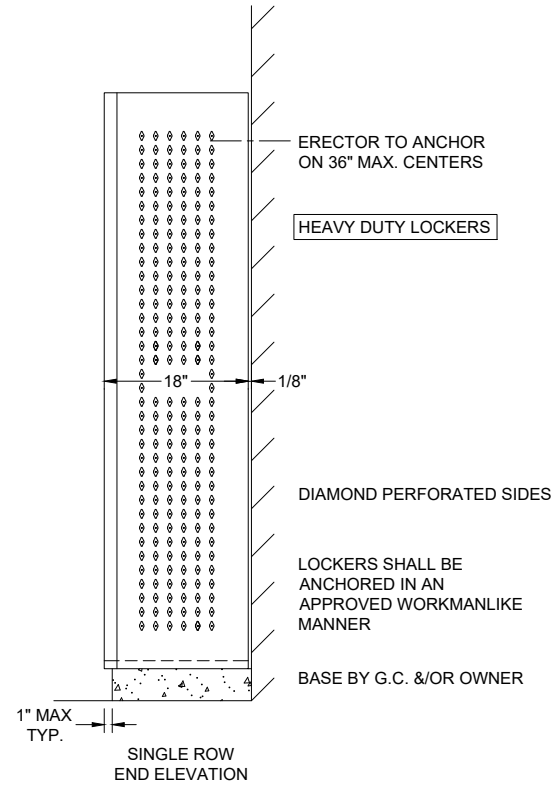

OPTIONAL NUMBER  
PLATE PUNCHING ON  
FRAME OR HAT SHELF

SHELF  
1-COAT ROD & 4-SINGLE  
PRONG HOOKS

BULK LOCK-UP COMPARTMENT  
W/ S.S. RECESSED HANDLE

INTERIOR ELEVATION

SINGLE ROW  
END ELEVATION

HEAVY DUTY COLLEGIATE LOCKER FRAME 36" X 18" X 72" S.R.S.T.