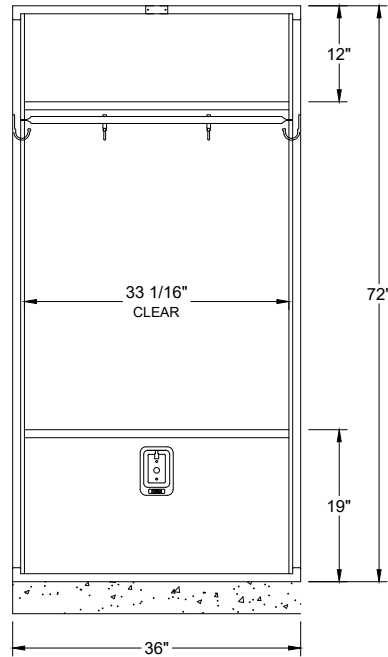

OPTIONAL NUMBER  
PLATE PUNCHING ON  
FRAME OR HAT SHELF

SHELF  
1-COAT ROD & 4-SINGLE  
PRONG HOOKS

BULK LOCK-UP COMPARTMENT  
W/ S.S. RECESSED HANDLE

INTERIOR ELEVATION

SINGLE ROW  
END ELEVATION

HEAVY DUTY COLLEGIATE LOCKER FRAME 36" X 18" X 72" S.R.S.T.