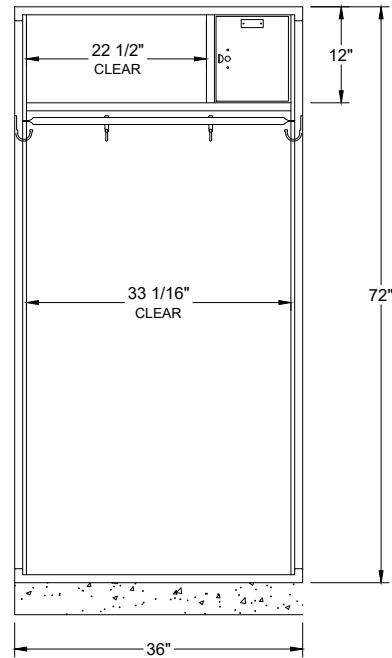

NUMBER PLATE  
 SECURITY BOX W/ PULL &  
 PADLOCK ATTACHMENT  
 SHELF  
 1-COAT ROD & 4-SINGLE  
 PRONG HOOKS

INTERIOR ELEVATION

SINGLE ROW  
 END ELEVATION

HEAVY DUTY COLLEGIATE LOCKER FRAME 36" X 18" X 72" S.R.S.T.