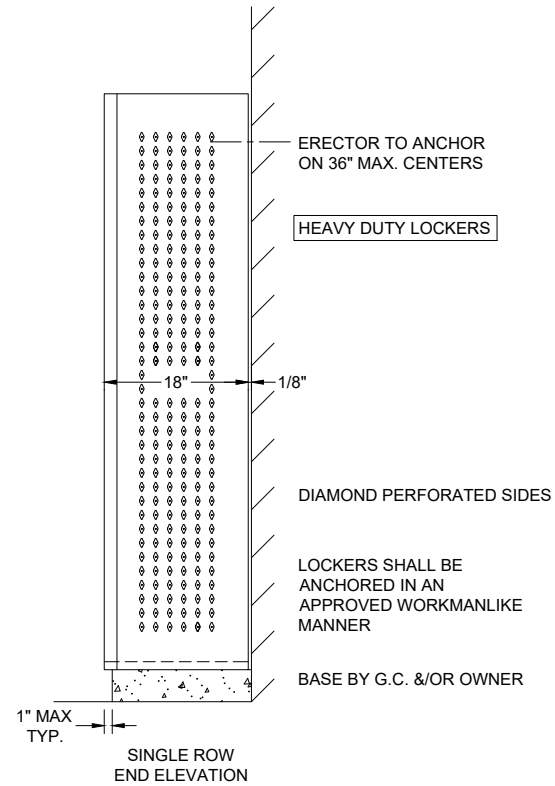

NUMBER PLATE  
 SECURITY BOX W/ PULL &  
 PADLOCK ATTACHMENT  
 SHELF  
 1-COAT ROD & 4-SINGLE  
 PRONG HOOKS

INTERIOR ELEVATION

SINGLE ROW  
 END ELEVATION

HEAVY DUTY COLLEGIATE LOCKER FRAME 36" X 18" X 72" S.R.S.T.