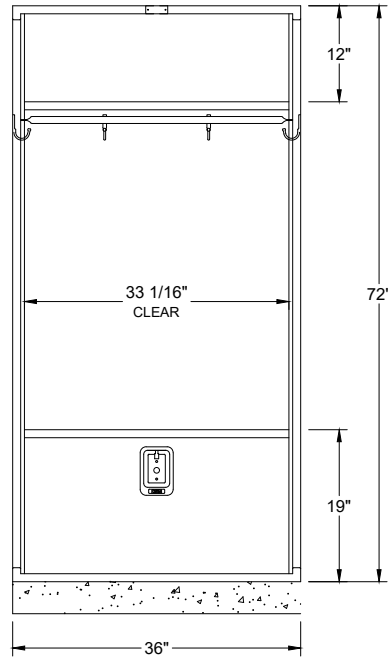

OPTIONAL NUMBER
PLATE PUNCHING ON
FRAME OR HAT SHELF

SHELF
1-COAT ROD & 4-SINGLE
PRONG HOOKS

BULK LOCK-UP COMPARTMENT
W/ S.S. RECESSED HANDLE

INTERIOR ELEVATION

HEAVY DUTY COLLEGIATE LOCKER FRAME 36" X 21" X 72" S.R.S.T.