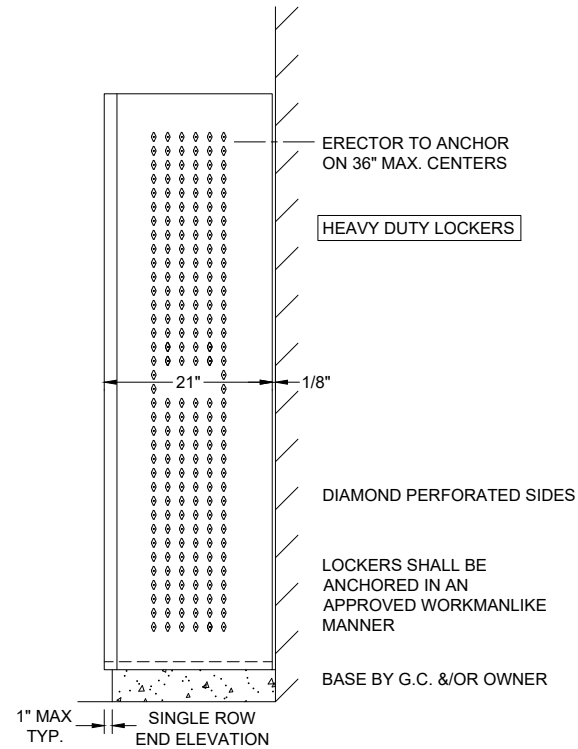

OPTIONAL NUMBER
PLATE PUNCHING ON
FRAME OR HAT SHELF

SHELF
1-COAT ROD & 4-SINGLE
PRONG HOOKS

BULK LOCK-UP COMPARTMENT
W/ S.S. RECESSED HANDLE

INTERIOR ELEVATION

HEAVY DUTY COLLEGIATE LOCKER FRAME 36" X 21" X 72" S.R.S.T.