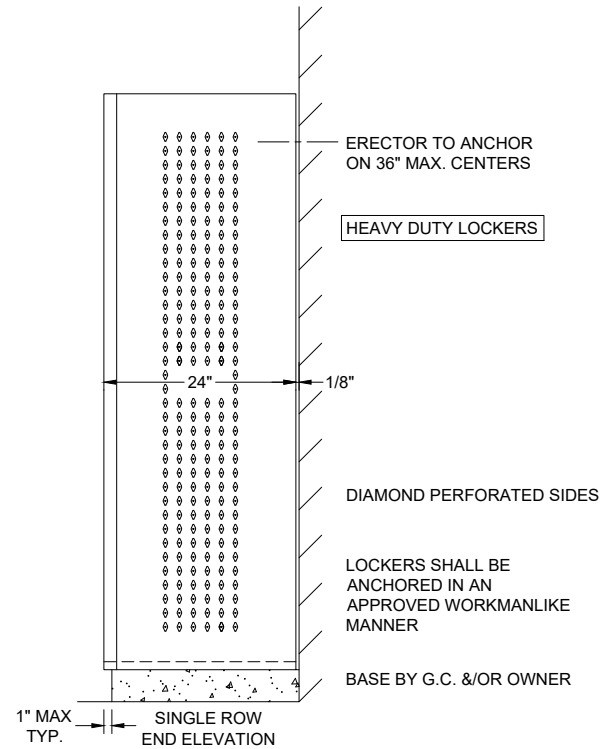

NUMBER PLATE
 SECURITY BOX W/ PULL &
 PADLOCK ATTACHMENT
 SHELF
 1-COAT ROD & 4-SINGLE
 PRONG HOOKS

INTERIOR ELEVATION

1" MAX TYP. SINGLE ROW END ELEVATION

HEAVY DUTY COLLEGIATE LOCKER FRAME 36" X 24" X 72" S.R.S.T.