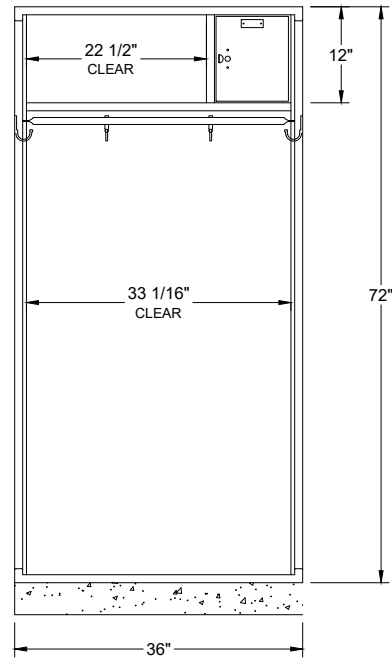

NUMBER PLATE
 SECURITY BOX W/ PULL &
 PADLOCK ATTACHMENT
 SHELF
 1-COAT ROD & 4-SINGLE
 PRONG HOOKS

INTERIOR ELEVATION

1" MAX TYP. SINGLE ROW END ELEVATION

HEAVY DUTY COLLEGIATE LOCKER FRAME 36" X 24" X 72" S.R.S.T.