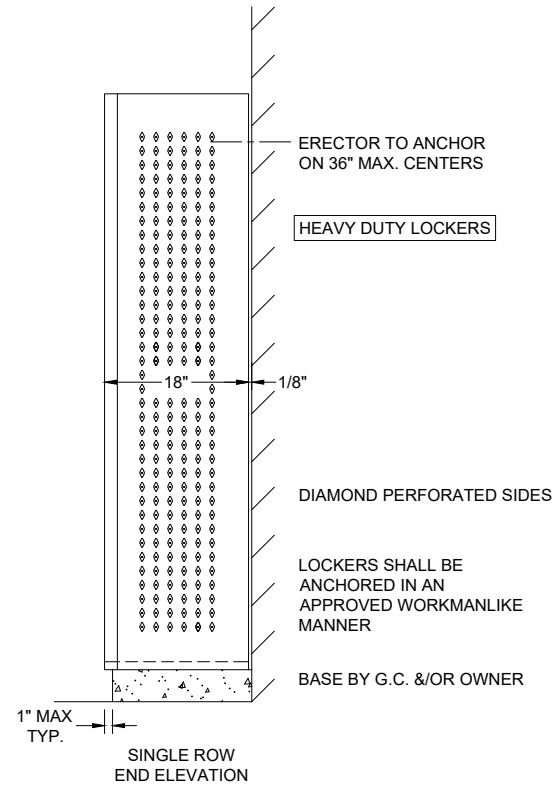

- NUMBER PLATE
- SECURITY BOX W/ PULL & PADLOCK ATTACHMENT
- SHELF
- 1-COAT ROD & 4-SINGLE PRONG HOOKS
- STAINLESS STEEL RECESSED HANDLE
- LOCK HOLE FILLER
- BULK LOCK-UP COMPARTMENT W/ S.S. RECESSED HANDLE
- DOOR PAN REINFORCEMENT
- DIAMOND PERFORATED DOOR

HEAVY DUTY DELUXE COLLEGIATE LOCKER FRAME 24" X 18" X 72" S.R.S.T.