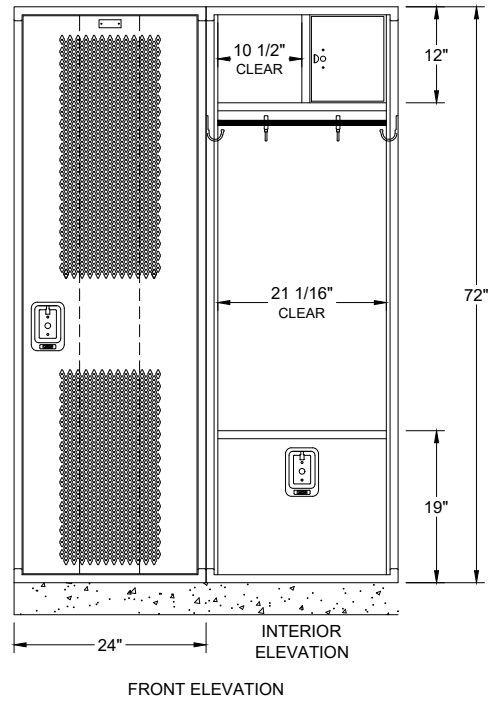

- NUMBER PLATE
- SECURITY BOX W/ PULL & PADLOCK ATTACHMENT
- SHELF
- 1-COAT ROD & 4-SINGLE PRONG HOOKS
- STAINLESS STEEL RECESSED HANDLE
- LOCK HOLE FILLER
- BULK LOCK-UP COMPARTMENT W/ S.S. RECESSED HANDLE
- DOOR PAN REINFORCEMENT
- DIAMOND PERFORATED DOOR

HEAVY DUTY DELUXE COLLEGIATE LOCKER FRAME 24" X 18" X 72" S.R.S.T.