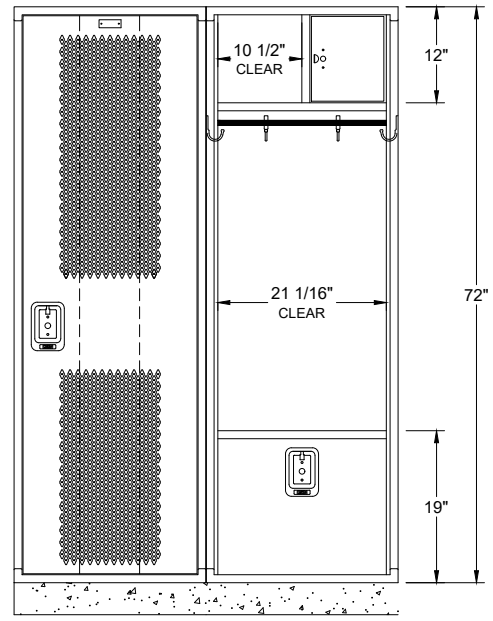

- NUMBER PLATE
- SECURITY BOX W/ PULL & PADLOCK ATTACHMENT
- SHELF
- 1-COAT ROD & 4-SINGLE PRONG HOOKS
- STAINLESS STEEL RECESSED HANDLE
- LOCK HOLE FILLER
- BULK LOCK-UP COMPARTMENT W/ S.S. RECESSED HANDLE
- DOOR PAN REINFORCEMENT
- DIAMOND PERFORATED DOOR

FRONT ELEVATION

SINGLE ROW END ELEVATION

HEAVY DUTY DELUXE COLLEGIATE LOCKER FRAME 24" X 21" X 72" S.R.S.T.