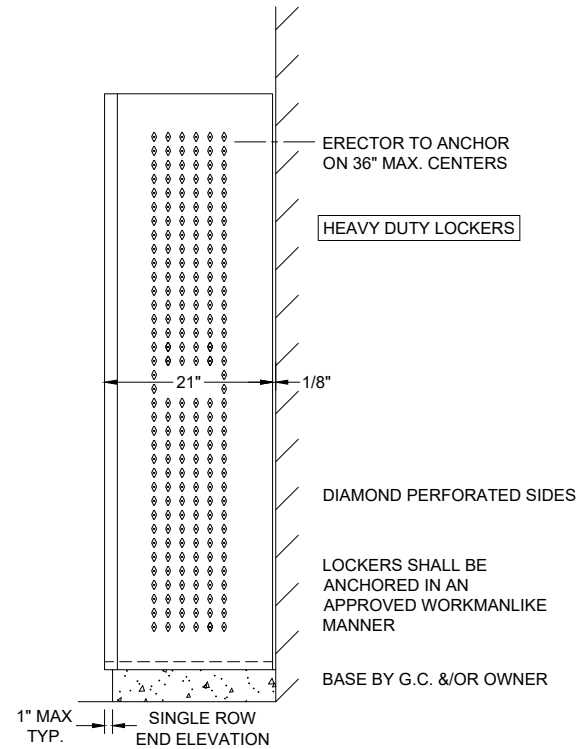

- NUMBER PLATE
- SECURITY BOX W/ PULL & PADLOCK ATTACHMENT
- SHELF
- 1-COAT ROD & 4-SINGLE PRONG HOOKS
- STAINLESS STEEL RECESSED HANDLE
- LOCK HOLE FILLER
- BULK LOCK-UP COMPARTMENT W/ S.S. RECESSED HANDLE
- DOOR PAN REINFORCEMENT
- DIAMOND PERFORATED DOOR

FRONT ELEVATION

SINGLE ROW END ELEVATION

HEAVY DUTY DELUXE COLLEGIATE LOCKER FRAME 24" X 21" X 72" S.R.S.T.