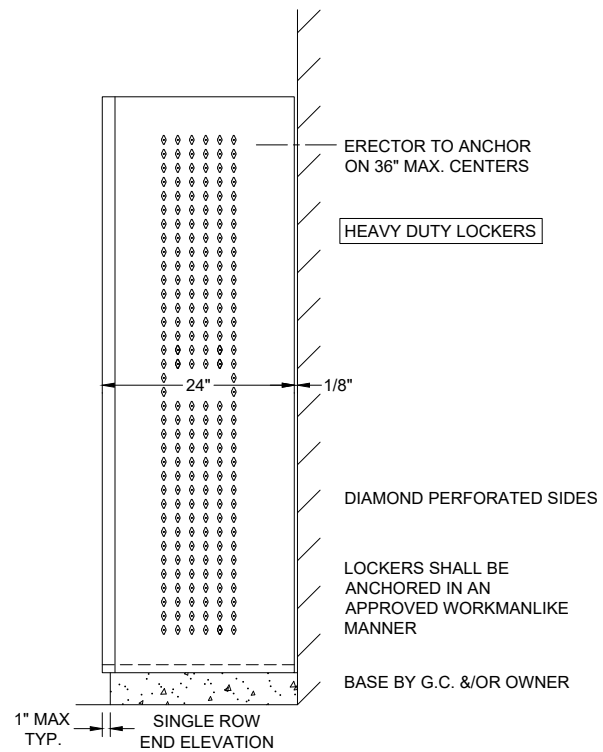

- NUMBER PLATE
- SECURITY BOX W/ PULL & PADLOCK ATTACHMENT
- SHELF
- 1-COAT ROD & 4-SINGLE PRONG HOOKS
- STAINLESS STEEL RECESSED HANDLE
- LOCK HOLE FILLER
- BULK LOCK-UP COMPARTMENT W/ S.S. RECESSED HANDLE
- DOOR PAN REINFORCEMENT
- DIAMOND PERFORATED DOOR

FRONT ELEVATION

HEAVY DUTY DELUXE COLLEGIATE LOCKER FRAME 24" X 24" X 72" S.R.S.T.