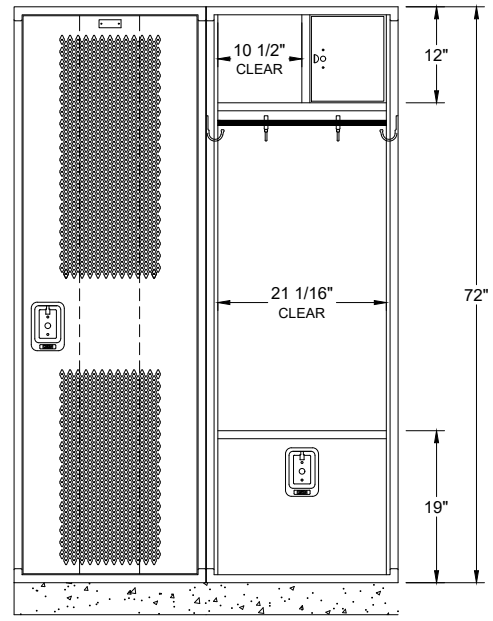

- NUMBER PLATE
- SECURITY BOX W/ PULL & PADLOCK ATTACHMENT
- SHELF
- 1-COAT ROD & 4-SINGLE PRONG HOOKS
- STAINLESS STEEL RECESSED HANDLE
- LOCK HOLE FILLER
- BULK LOCK-UP COMPARTMENT W/ S.S. RECESSED HANDLE
- DOOR PAN REINFORCEMENT
- DIAMOND PERFORATED DOOR

FRONT ELEVATION

HEAVY DUTY DELUXE COLLEGIATE LOCKER FRAME 24" X 24" X 72" S.R.S.T.