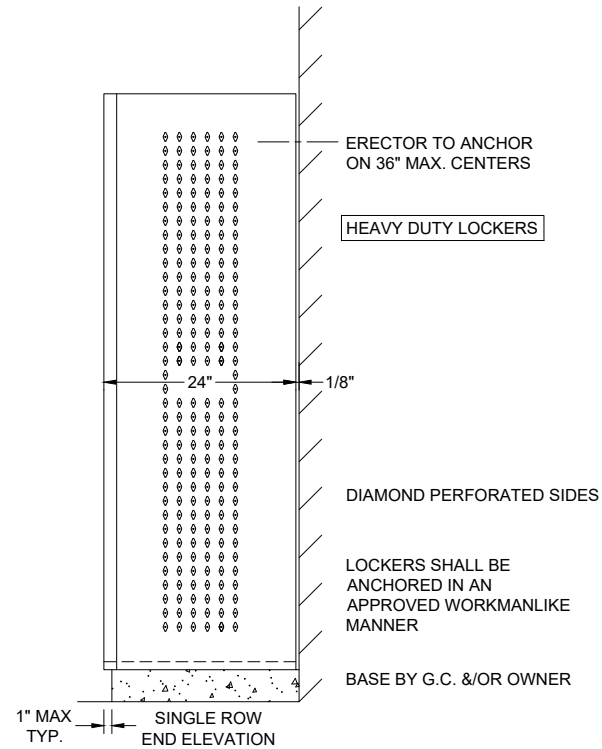

NUMBER PLATE  
 SECURITY BOX W/ PULL &  
 PADLOCK ATTACHMENT  
 SHELF  
 1-COAT ROD & 4-SINGLE  
 PRONG HOOKS  
 BULK LOCK-UP COMPARTMENT  
 W/ S.S. RECESSED HANDLE

INTERIOR ELEVATION

1" MAX TYP. SINGLE ROW END ELEVATION

HEAVY DUTY DELUXE COLLEGIATE LOCKER FRAMES 36" X 24" X 72" S.R.S.T.