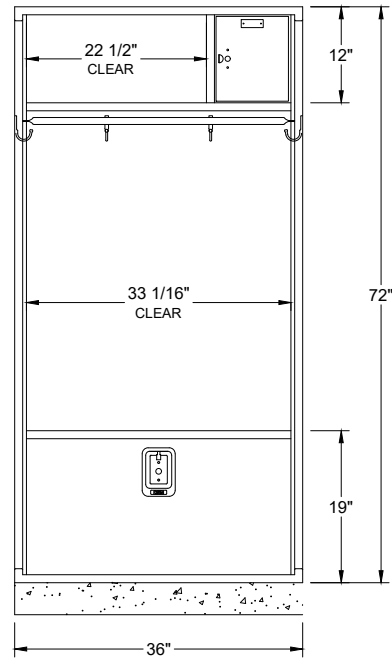

NUMBER PLATE  
 SECURITY BOX W/ PULL &  
 PADLOCK ATTACHMENT  
 SHELF  
 1-COAT ROD & 4-SINGLE  
 PRONG HOOKS  
 BULK LOCK-UP COMPARTMENT  
 W/ S.S. RECESSED HANDLE

INTERIOR ELEVATION

1" MAX TYP. SINGLE ROW END ELEVATION

HEAVY DUTY DELUXE COLLEGIATE LOCKER FRAMES 36" X 24" X 72" S.R.S.T.