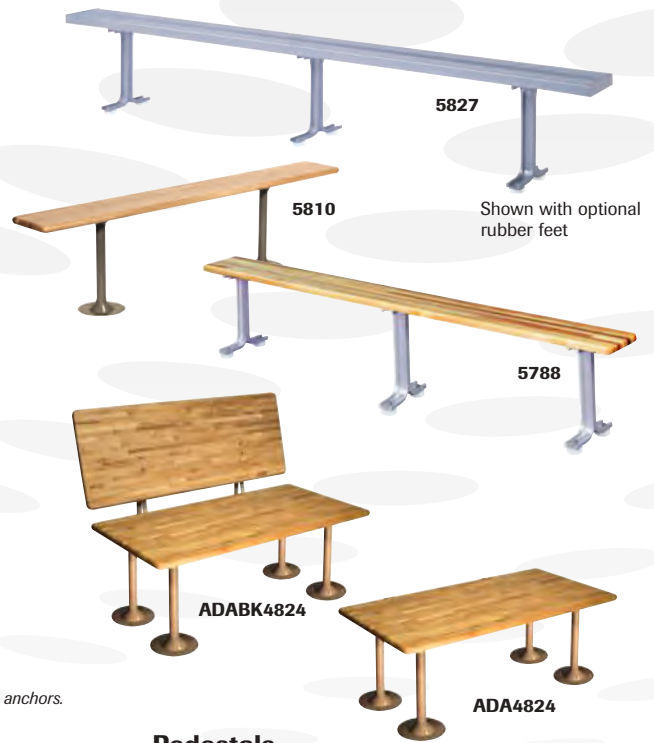

LOCKER ROOM BENCHES

All Aluminum Locker Benches

- Sleek design. Lightweight, corrosion resistant anodized aluminum bench and pedestals meet virtually any requirement for strength and durability
- Easy to maintain 9-1/2" w x 1-3/4" h bench planks have softly rounded edges and center braces for comfortable seating
- Optional rubber feet and/or concrete wedge anchors
- Weight capacity 120 lbs. per linear foot

Hardwood and Plastic Laminate Locker Benches

- Selected hardwoods or smooth plastic laminates
- Lightweight, anodized aluminum or painted steel pedestals
- Weight capacity 150 lbs. per linear foot

ADA Locker Bench

- Complies with the accessibility requirements of section 222 and 803 of the 2010 ADA standards
- Durable wooden bench tops and back rests made of hardwood finished with 2 coats of clear acrylic

Note: Each pedestal shall be attached to top by screws and shall be anchored to floor by suitable anchors.