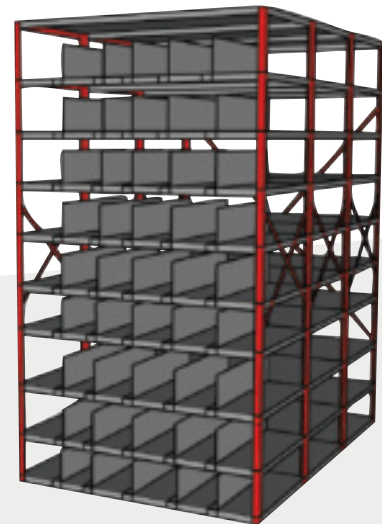

● Stocked items are Dove Gray. Other colors available.

LONG PARTS STORAGE

- Long parts storage from boltless shelving and bulk rack – available with particle board or wire shelves.

Item	Number of Shelves	Shelf Material	Dimensions
XXAPR1	4	Particle Board	72 x 36 x 96 H
XXAPR1W		Wire Deck	
XXAPR1A		Particle Board	72 x 48 x 96 H
XXAPR1AW		Wire Deck	

HANGING RACK

- Hanging rack from boltless shelving 96x36x96 w/3 levels, and “S” hooks
Item XXAPR5

VERTICAL ITEM STORAGE

- Perfect for long parts like fenders and bumpers. Constructed from rivet rack with wire decks and panels.

Item	Dimensions	Description
XXAPR3W	72 x 36 x 96 H	Vertical item storage, wire deck/panels, single tier
XXAPR3AW	72 x 48 x 96 H	
XXAPR4W	72 x 36 x 96 H	Vertical item storage, wire deck/panels, two tier
XXAPR4AW	72 x 48 x 96 H	

HEAVY-DUTY MOLDING RACK

- Heavy duty molding rack from 2000 series open shelving – three units 36x18x85 w/15 24gauge shelves. Units are bolted front to back to create a single 54” deep unit. 98 18”deep shelf dividers are also required