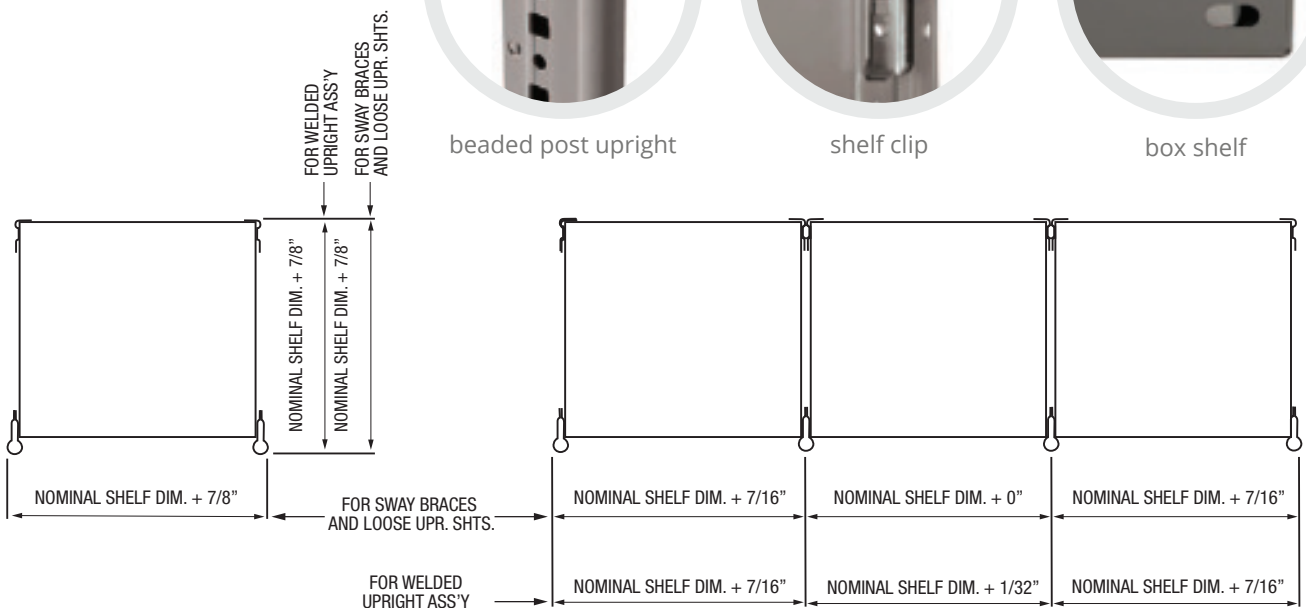

2000 SERIES SHELVING

industrial steel shelving with beaded posts

These featured 2000 Series sections are 85" h. Shelves are adjustable on 1-1/2" centers. Beaded posts in the front offer clear shelf access. Units ship unassembled. All shelving is available in Dove Gray.

Choose from starter and add-on units or build your own! View individual components in Lyon's Full Line Products Catalog or contact us for a quote.

OPEN SHELVING UNITS INCLUDE

- Beaded post in front corners
- Angle post in rear corners
- Side and Back cross braces
- Adjustable shelves with clips

CLOSED SHELVING UNITS INCLUDE

- Welded upright assembly with Beaded post in front, angle post in rear
- Closed shelving back panels
- 4" h front base (*not shown*)
- Adjustable shelves with clips

beaded post upright

shelf clip

box shelf

Shelf Qty	12" DEEP		18" DEEP		24" DEEP	
	Starter	Add-on	Starter	Add-on	Starter	Add-on
36" WIDE UNITS						
5	JDP3007•	JDP3010•	JDP3008•	JDP3011•	JDP3009•	JDP3012•
6	JDP3019•	JDP3022•	JDP3020•	JDP3023•	JDP3021•	JDP3024•
7	JDP3031•	JDP3034•	JDP3032•	JDP3035•	JDP3033•	JDP3036•
42" WIDE UNITS						
5	JDP3261	JDP3264	JDP3262	JDP3265	JDP3263	JDP3266
6	JDP3267	JDP3270	JDP3268	JDP3271	JDP3269	JDP3272
7	JDP3273	JDP3276	JDP3274	JDP3277	JDP3275	JDP3278
48" WIDE UNITS						
5	JDP3107•	JDP3110•	JDP3108•	JDP3111•	JDP3109•	JDP3112•
6	JDP3119•	JDP3122•	JDP3120•	JDP3123•	JDP3121•	JDP3124•
7	JDP3131•	JDP3134•	JDP3132•	JDP3135•	JDP3133•	JDP3136•