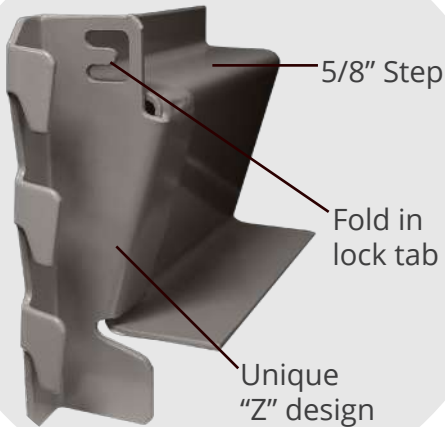

## IDEAL STORAGE FOR OVERSIZED AND BULKY ITEMS

Bulk Storage Rack is the storage solution between the conventional light-duty shelving and heavy-duty pallet rack. These units can be configured in a multitude of heights, depths, and widths. Choose from over a 180 pre-engineered units or build your own! View components in Lyon's Full Line Products Catalog or contact us for a quote.

### Pre-engineered Units Include

- Heavy-duty 14-gauge steel beams
- All-welded uprights
- Unique Z beam design increases strength and load capacity
- Includes 3 or 4 levels
- Several decking options available
- Available in Dove Gray

### BEAM FEATURES

Connect **ADD-ONS** to a **STARTER** to create one row

No Decking

Solid Decking

Ribbed Decking

Wire Decking

Particle Board