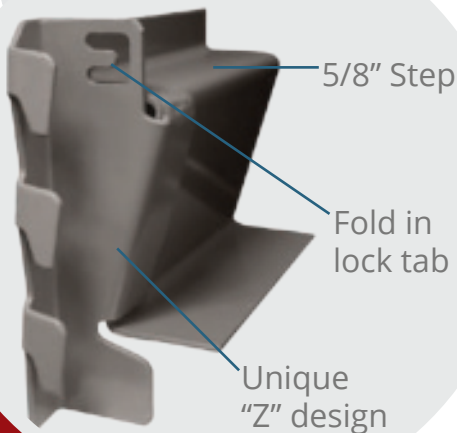

# BULK STORAGE RACK

ideal storage for oversized and bulky items

Bulk Storage Rack is the storage solution between the conventional light-duty shelving and heavy-duty pallet rack. These units can be configured in a multitude of heights, depths, and widths. Choose from over a 180 pre-engineered units or build your own! View components in Lyon's Full Line Products Catalog or contact us for a quote.

## Pre-engineered Units Include

- Heavy-duty 14 gauge steel beams
- All-welded uprights
- Unique "Z" beam design increases strength and load capacity
- Includes 3 or 4 levels
- Several decking options available
- Available in Dove Gray

## BEAM FEATURES

Connect **ADD-ONS** to a **STARTER** to create one row

no decking

solid decking

ribbed decking

wire decking

particle board