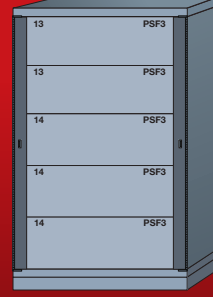

LYON[®]

Learn more at lyonworkspace.com or call Customer Service at **800-323-0082**

HIGH DENSITY WEAPONS STORAGE

Partitions (Rifle Storage)

Extra
(44-3/8" W)

XXN6845300WPNI

(40 weapons)

Double
(59-5/8" W)

Standard
(30" W)

XXN6830300WPNI

(320 Pistols)

Medium
(36-3/8" W)

XXN6836300WPNI

(400 Pistols)

Foam Insert (Pistol Storage)

WEAPON MODEL	DRAWER INSERT PART NUMBER <i>(includes drawer liner)</i>	MINIMUM DRAWER HEIGHT	WEAPONS PER DRAWER	
			EXTRA (39-1/2"W)	DOUBLE (54-11/16"W)
Submachine Gun				
A4	250GSP1	13	8	---
A4	250GSP3	13	---	16
A5	250GSP1	14	8	---
A5	250GSP3	14	---	16
MP5A2	250GSP1	13	8	---
MP5A2	250GSP3	13	---	16
MP5A3	250GSP1	14	8	---
MP5A3	250GSP3	14	---	16
M3A1	250GSP5	12	11	---
M3A1	250GSP6	12	---	15
SD	250GSP1	14	8	---
SD	250GSP3	14	---	16
Carbine				
CAR15	250GSP2	13	---	8
M4	250GSP1	13	8	---
M4	250GSP2	13	---	8
M4A1	250GSP1	13	8	---
M4A1	250GSP2	13	---	8
Machine Gun				
MAG-58	250GSP4	16	---	5
M240B	250GSP4	16	---	5
M240G	250GSP4	16	---	5
M249	250GSP4	16	---	5
Shotgun				
M1200*	250GSP1	13	8	---
M1200	250GSP2	13	---	8
Rifle				
M16*	250GSP1	13	8	---
M16	250GSP2	13	---	8
M16 w/M203	250GSP2	13	---	8
M-1A	250GSP2	13	---	8
Sniper Rifle				
M-24	250GSP2	13	---	8
Barrel				
M2	250GSP2	10	---	8

DRAWER WIDTH	DRAWER INSERT PART NUMBER <i>(includes drawer liner)</i>	MINIMUM DRAWER HEIGHT	WEAPONS PER DRAWER
Slender (17-15/16")	250PSF1	13	44
Standard (25-1/8")	250PSF2	13	64
Medium (31-1/2")	250PSF3	13	80
Extra (39-1/2")	250PSF4	13	100
Double (54-11/16")	250PSF5	13	140