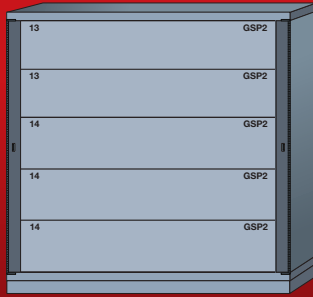

LYON[®]

Learn more at lyonworkspace.com or call Customer Service at **800-323-0082**

HIGH DENSITY WEAPONS STORAGE

Partitions (Rifle Storage)

Extra
(44-3/8" W)

XXN6845300WPNI

(40 weapons)

Double
(59-5/8" W)