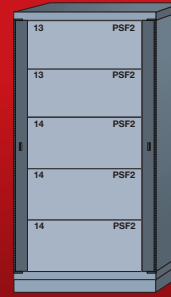

LYON[®]

Learn more at lyonworkspace.com or call Customer Service at **800-323-0082**

HIGH DENSITY WEAPONS STORAGE

Partitions (Rifle Storage)

Extra
(44-3/8" W)

XXN6845300WPNI

(40 weapons)

Double
(59-5/8" W)

Standard
(30" W)

XXN6830300WPNI

(320 Pistols)

Medium
(36-3/8" W)

XXN6836300WPNI

(400 Pistols)

Foam Insert (Pistol Storage)

WEAPON MODEL	DRAWER INSERT PART NUMBER <i>(includes drawer liner)</i>	MINIMUM DRAWER HEIGHT	WEAPONS PER DRAWER	
			EXTRA (39-1/2"W)	DOUBLE (54-11/16"W)
Submachine Gun				
A4	250GSP1	13	8	---
A4	250GSP3	13	---	16
A5	250GSP1	14	8	---
A5	250GSP3	14	---	16
MP5A2	250GSP1	13	8	---
MP5A2	250GSP3	13	---	16
MP5A3	250GSP1	14	8	---
MP5A3	250GSP3	14	---	16
M3A1	250GSP5	12	11	---
M3A1	250GSP6	12	---	15
SD	250GSP1	14	8	---
SD	250GSP3	14	---	16
Carbine				
CAR15	250GSP2	13	---	8
M4	250GSP1	13	8	---
M4	250GSP2	13	---	8
M4A1	250GSP1	13	8	---
M4A1	250GSP2	13	---	8
Machine Gun				
MAG-58	250GSP4	16	---	5
M240B	250GSP4	16	---	5
M240G	250GSP4	16	---	5
M249	250GSP4	16	---	5
Shotgun				
M1200*	250GSP1	13	8	---
M1200	250GSP2	13	---	8
Rifle				
M16*	250GSP1	13	8	---
M16	250GSP2	13	---	8
M16 w/M203	250GSP2	13	---	8
M-1A	250GSP2	13	---	8
Sniper Rifle				
M-24	250GSP2	13	---	8
Barrel				
M2	250GSP2	10	---	8

DRAWER WIDTH	DRAWER INSERT PART NUMBER <i>(includes drawer liner)</i>	MINIMUM DRAWER HEIGHT	WEAPONS PER DRAWER
Slender (17-15/16")	250PSF1	13	44
Standard (25-1/8")	250PSF2	13	64
Medium (31-1/2")	250PSF3	13	80
Extra (39-1/2")	250PSF4	13	100
Double (54-11/16")	250PSF5	13	140