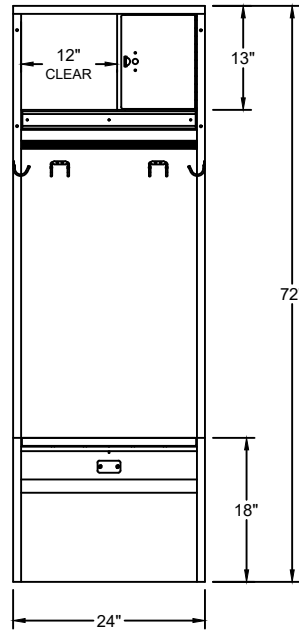

SECURITY BOX W/ PULL &
PADLOCK ATTACHMENT
SHELF
2" NAME PLATE HOLDER
1" COAT ROD
4-DOUBLE PRONG HOOKS

FRONT ELEVATION

SINGLE ROW
END ELEVATION

ERECTOR TO ANCHOR
ON 36" MAX. CENTERS

DIAMOND PERFORATED SIDES

LOCKERS SHALL BE
ANCHORED IN AN
APPROVED WORKMANLIKE
MANNER

FOOTLOCKER COMPARTMENT
W/ LID & PADLOCK ATTACHMENT

XXV452D

VICTORY LOCKER FRAMES 24" X 24 1/2" X 72" S.R.S.T.