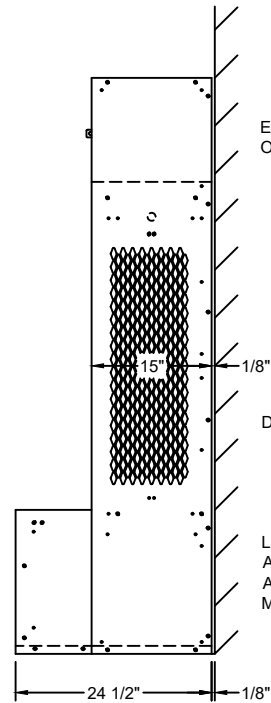

SECURITY BOX W/ PULL &
PADLOCK ATTACHMENT
SHELF
2" NAME PLATE HOLDER
1" COAT ROD
4-DOUBLE PRONG HOOKS

FRONT ELEVATION

SINGLE ROW
END ELEVATION

ERECTOR TO ANCHOR
ON 36" MAX. CENTERS

DIAMOND PERFORATED SIDES

LOCKERS SHALL BE
ANCHORED IN AN
APPROVED WORKMANLIKE
MANNER

FOOTLOCKER COMPARTMENT
W/ LID & PADLOCK ATTACHMENT

XXV452D

VICTORY LOCKER FRAMES 24" X 24 1/2" X 72" S.R.S.T.