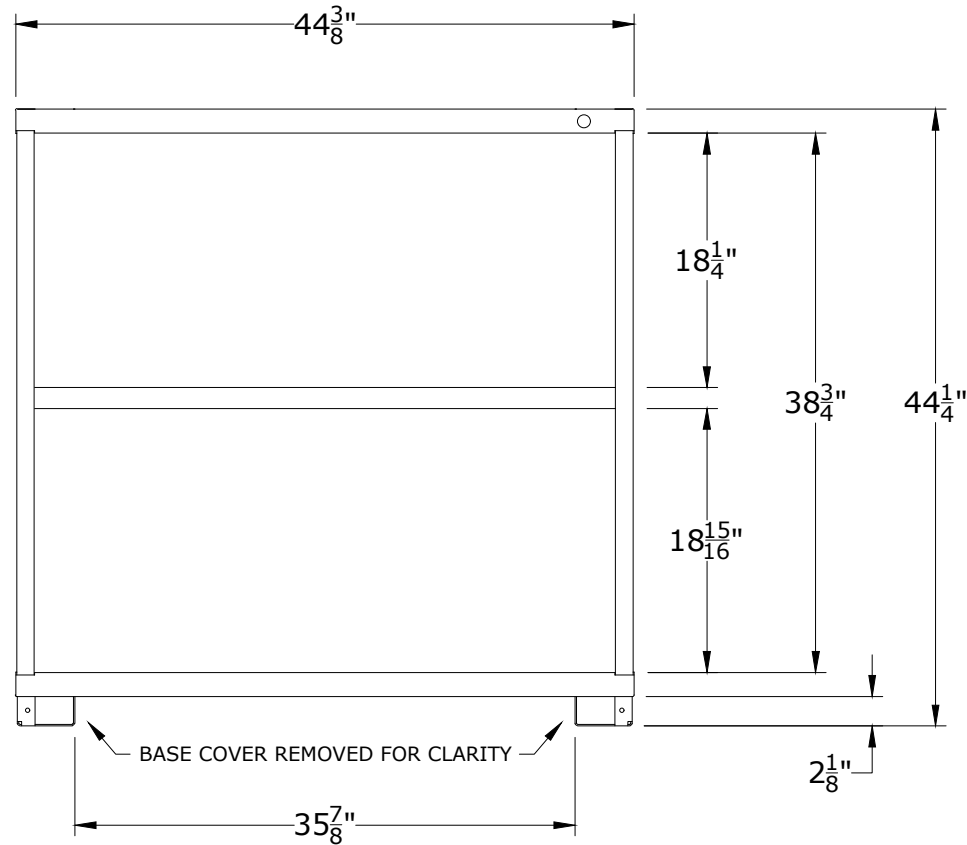

PART NUMBER OPTIONS;

**N49453010220N**

FEATURES;

BASE SHELF AND ADJUSTABLE SHELF

CABINET DEPTH @ 28-1/4" w/  
400lb. CAPACITY SHELVES  
EACH @ 42-7/8"W x 25"D USABLE

**LYON** P.O. Box 671  
AURORA, IL 60507-0671  
PHONE: 800-323-0082  
www.lyonworkspace.com