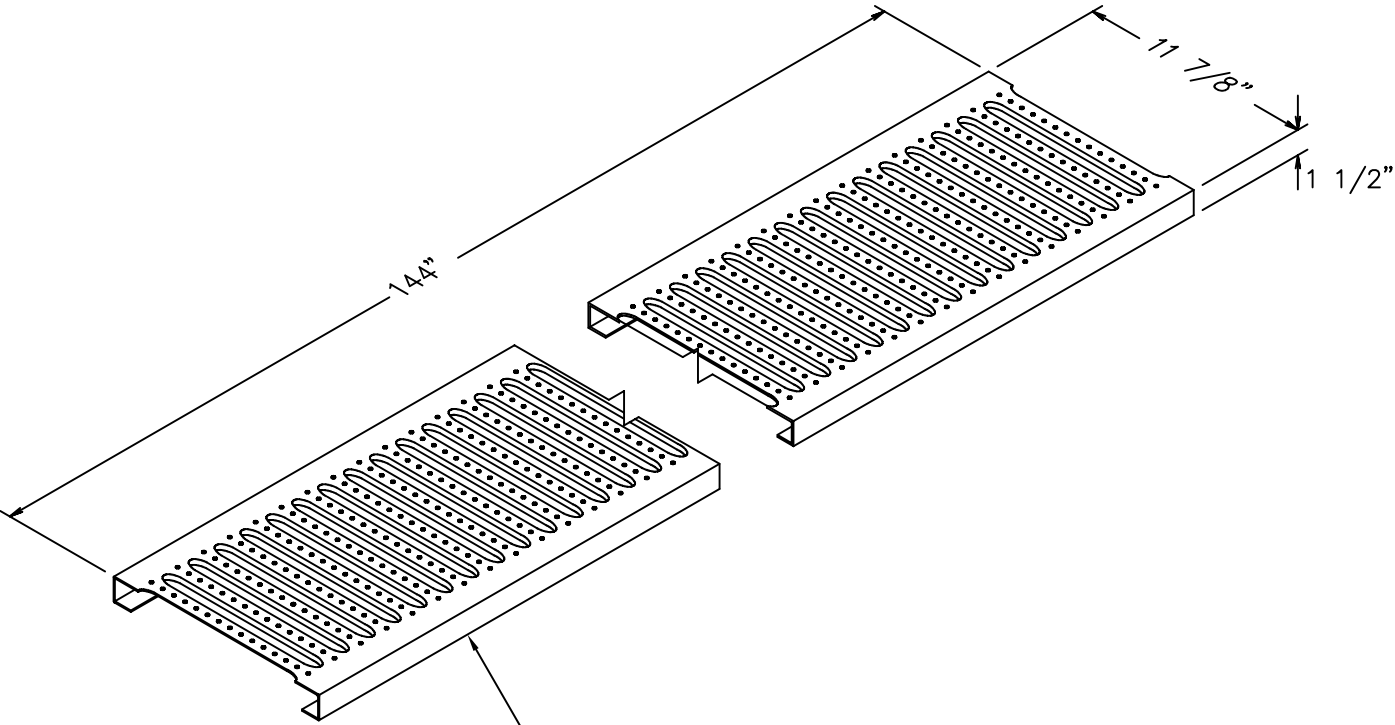

BILL OF MATERIALS		
QTY	DESCRIPTION	NF9246
3	GRATING 12 X 144"	NF4766P11

BILL OF MATERIALS		
QTY	DESCRIPTION	NF9247
4	GRATING 12 X 144	NF4766P11

12" x 144" GRATING
 9246 (3X)
 9247 (4X)

SHEET 1 OF 1

**MISSING PARTS OR IN NEED
 OF
 ASSEMBLY ASSISTANCE?**

Contact us direct for fast friendly service (800) 433-8488

Int'l calls (630) 892-8941 | WEB: WWW.LYONWORKSPACE.COM | Fax (800) 367-6681

ASSEMBLY INSTRUCTIONS
 FOR LYON TWO LEVEL
 8000 SERIES SHELVING

9246
BULK GRATING