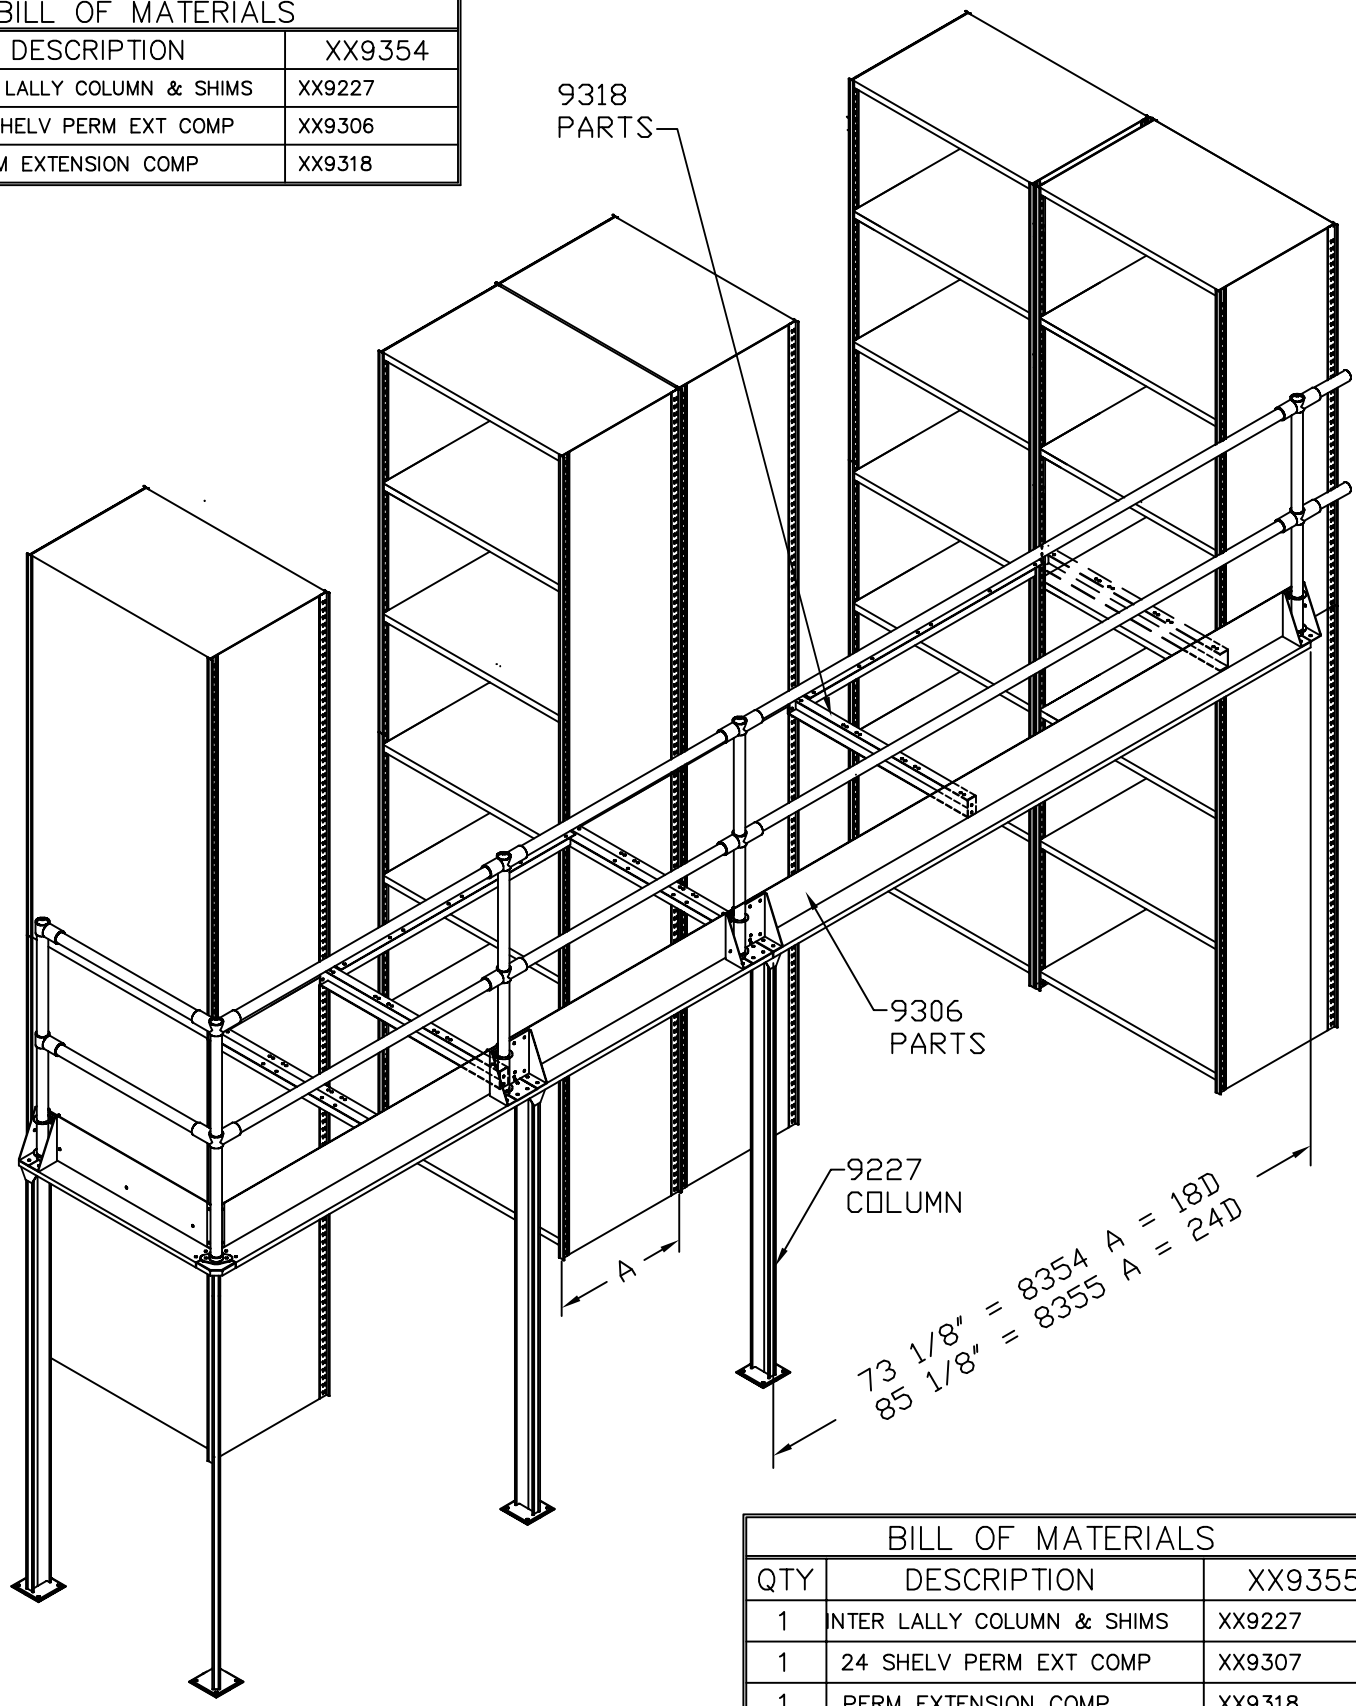

BILL OF MATERIALS		
QTY	DESCRIPTION	XX9354
1	INTER LALLY COLUMN & SHIMS	XX9227
1	18 SHELV PERM EXT COMP	XX9306
1	PERM EXTENSION COMP	XX9318

BILL OF MATERIALS		
QTY	DESCRIPTION	XX9355
1	INTER LALLY COLUMN & SHIMS	XX9227
1	24 SHELV PERM EXT COMP	XX9307
1	PERM EXTENSION COMP	XX9318

**MISSING PARTS OR IN NEED
OF
ASSEMBLY ASSISTANCE?**

Contact us direct for fast friendly service (800) 433-8488
 Int'l calls (630) 892-8941 | WEB: WWW.LYONWORKSPACE.COM | Fax (800) 367-6681

ASSEMBLY INSTRUCTIONS
 FOR 8000 SERIES TWO
 LEVEL SHELVING