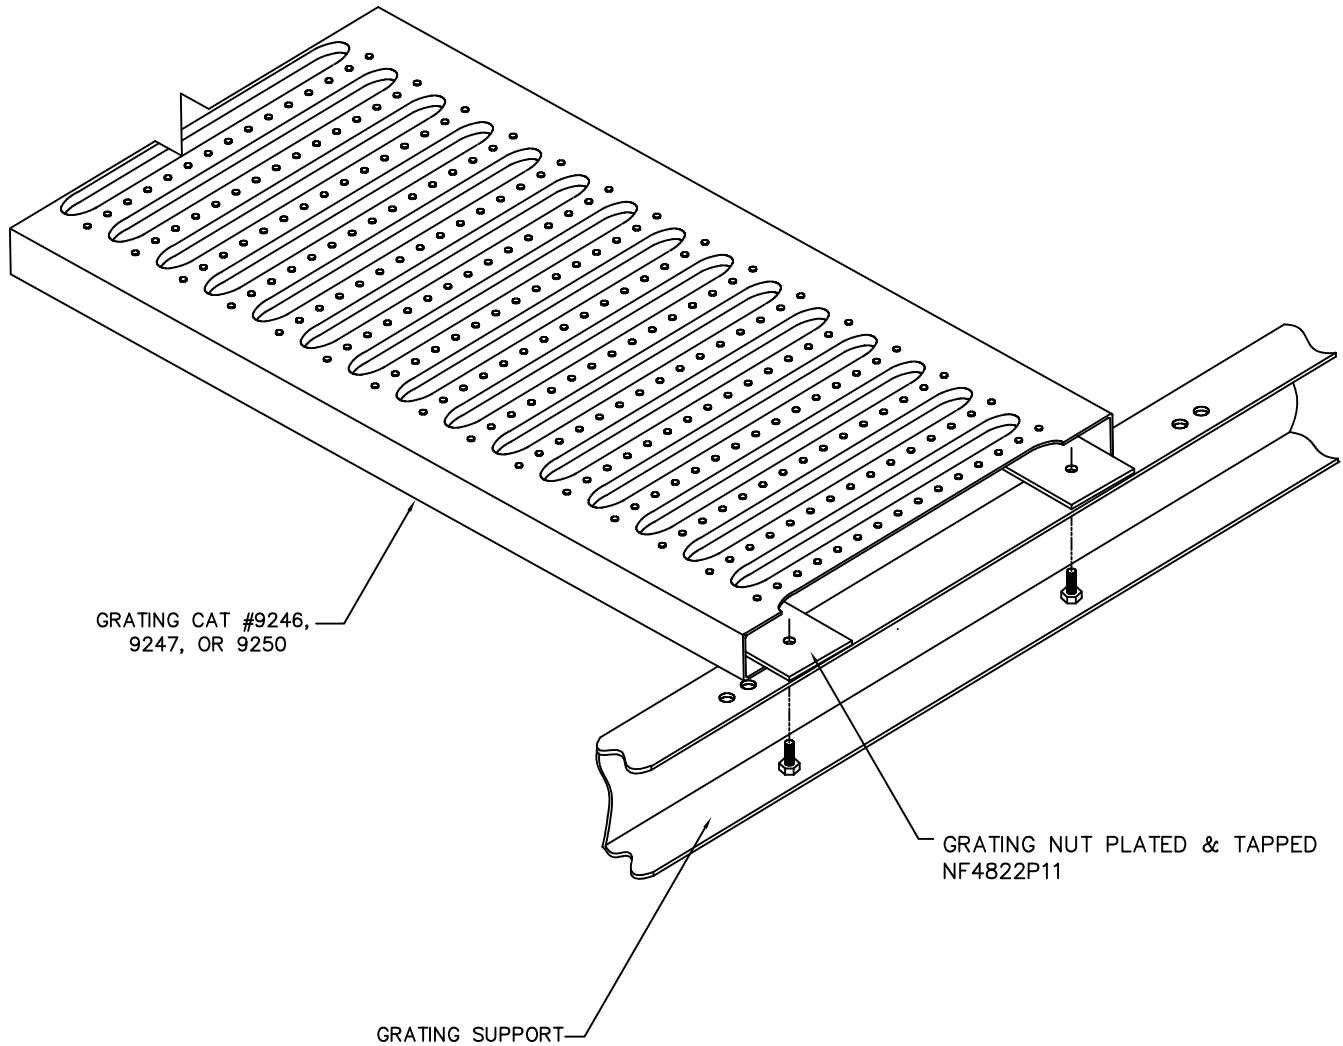

BILL OF MATERIALS

QTY	DESCRIPTION	NF9253
100	GRATING NUT PLATED & TAPPED	NF4822P11
100	5/16-18 X 3/4 HHCS	NFOP10287

GRATING CAT #9246,
9247, OR 9250

GRATING NUT PLATED & TAPPED
NF4822P11

GRATING SUPPORT

SHEET 1 OF 1