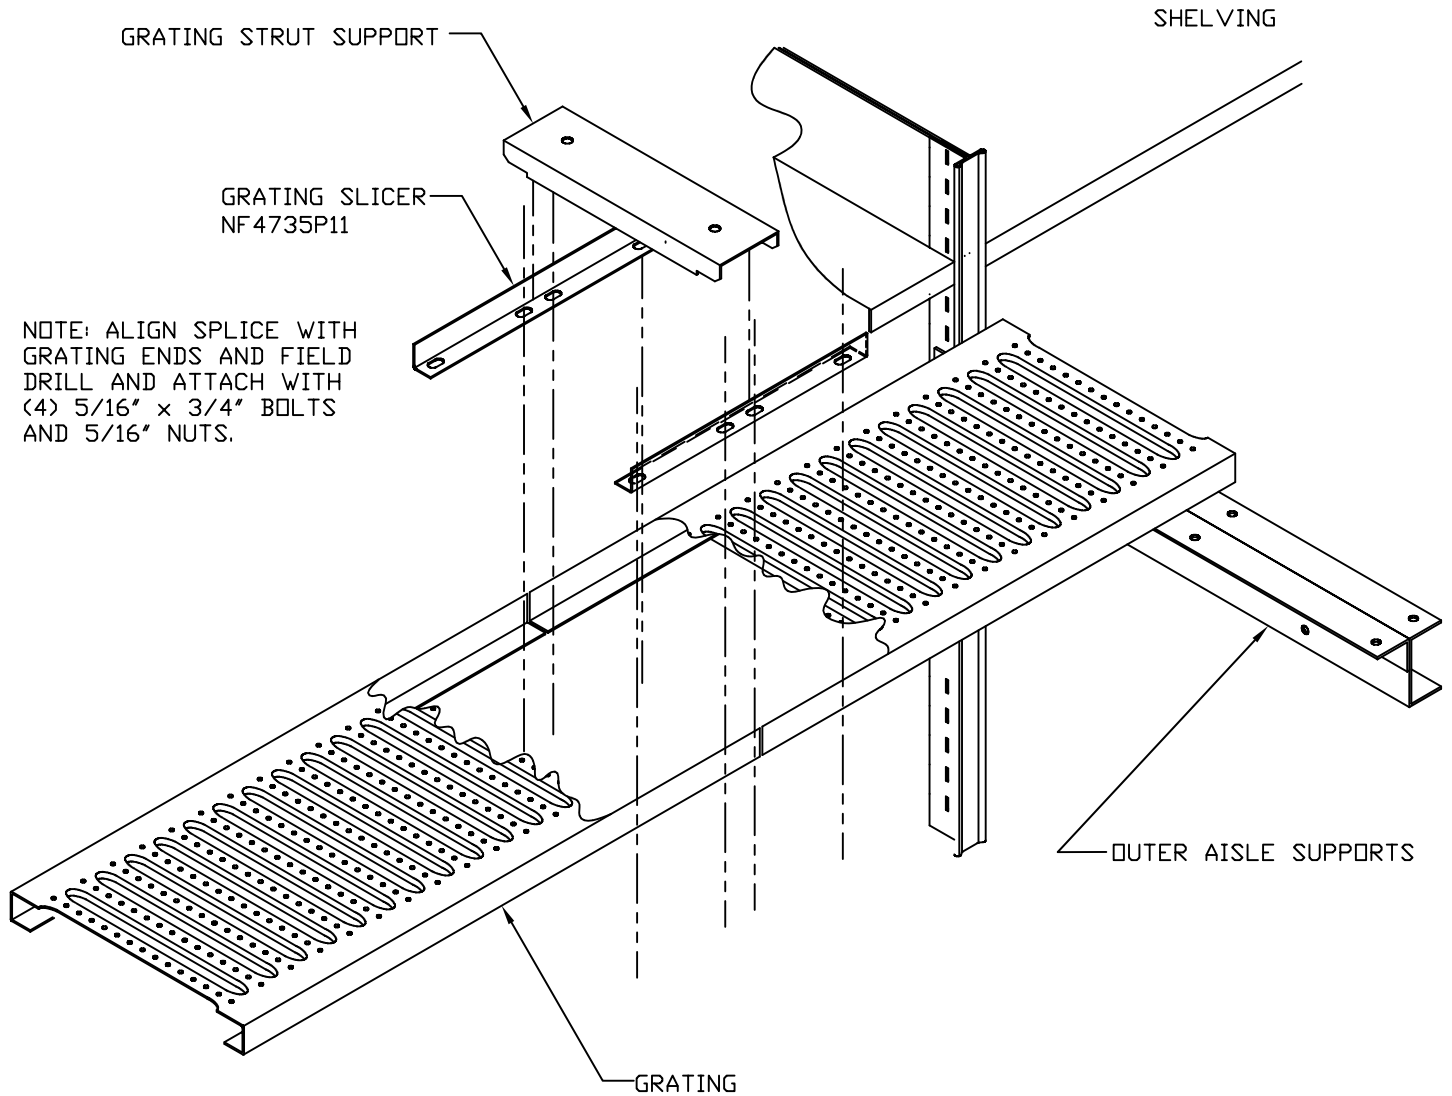

**BILL OF MATERIALS**

QTY	DESCRIPTION	NF9251
6	GRATING SLICER	NF4735P11
24	5/16-18 X 3/4 HHCS	NFOP10287
24	NUT 5/16-18 WAFFLE HEX	NFOP10285

SHEET 1 OF 1

**MISSING PARTS OR IN NEED  
OF  
ASSEMBLY ASSISTANCE?**