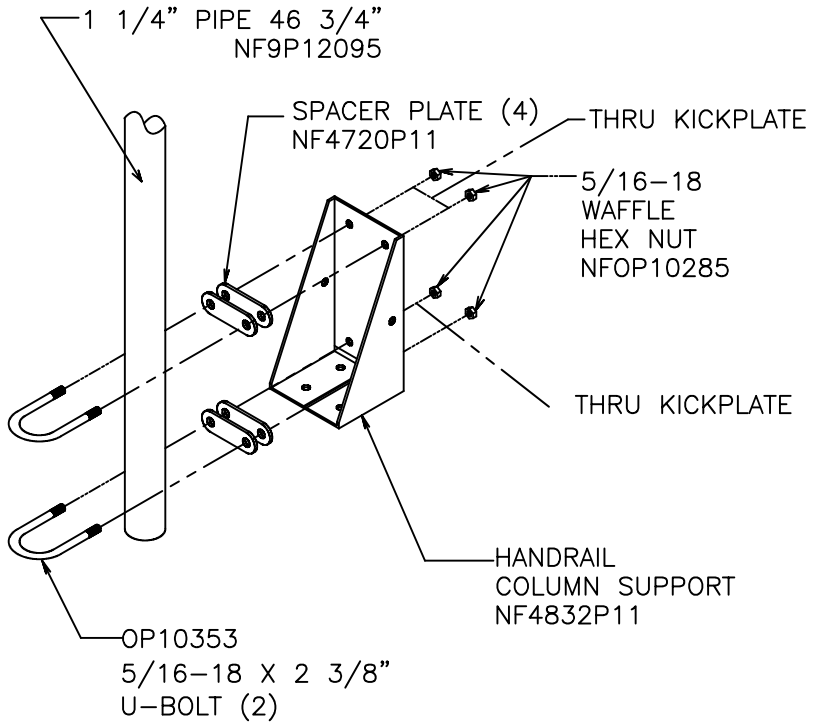

BILL OF MATERIALS		
QTY	DESCRIPTION	XX9230
1	HANDRAIL COLUMN SUPPORT	DD4832P11
1	GALVARAIL PAPE 46 3/4"	NF9P12095
8	NUT 5/16-18 WAFFLE HEX	NFOP10285
4	5/16 - 18 X 3/4 HHCS	NFOP10287
2	1 1/4 PIPE TEE 100	NFOP10349
2	5/16-18 X 2 3/8 "U" BOLT	NFOP10353
1	PIPE CAP (COLOR BLUE)	NFOP10431
4	SPACER PLATE - ZINC PLATED	NF4720P11

SHEET 1 OF 1

**MISSING PARTS OR IN NEED
OF
ASSEMBLY ASSISTANCE?**

Contact us direct for fast friendly service (800) 433-8488

ASSEMBLY INSTRUCTIONS
FOR LYON TWO LEVEL
8000 SERIES SHELVING

9230
HANDRAIL END COLUMN