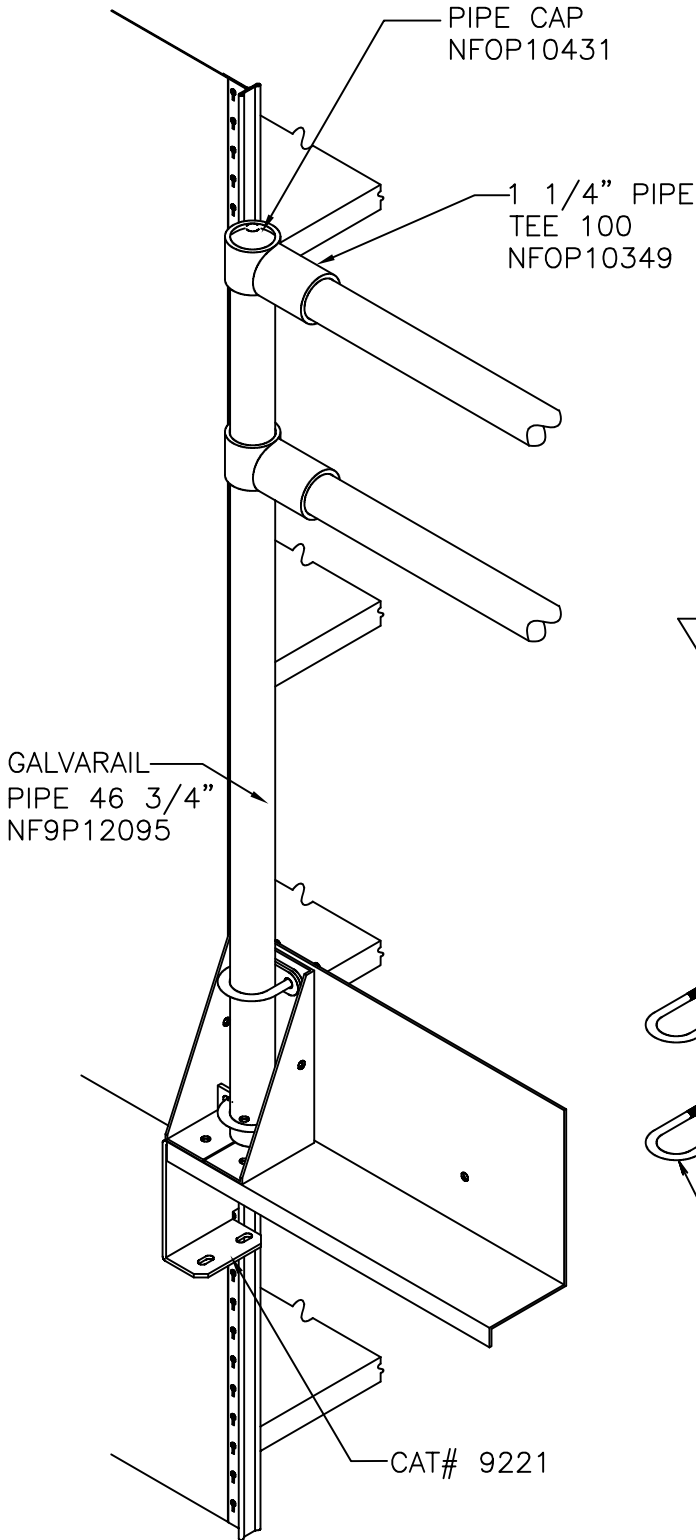

BILL OF MATERIALS		
QTY	DESCRIPTION	XX9230
1	HANDRAIL COLUMN SUPPORT	DD4832P11
1	GALVARAIL PAPE 46 3/4"	NF9P12095
8	NUT 5/16-18 WAFFLE HEX	NFOP10285
4	5/16 - 18 X 3/4 HHCS	NFOP10287
2	1 1/4 PIPE TEE 100	NFOP10349
2	5/16-18 X 2 3/8 "U" BOLT	NFOP10353
1	PIPE CAP (COLOR BLUE)	NFOP10431
4	SPACER PLATE - ZINC PLATED	NF4720P11

SHEET 1 OF 1

**MISSING PARTS OR IN NEED
OF
ASSEMBLY ASSISTANCE?**

Contact us direct for fast friendly service (800) 433-8488

ASSEMBLY INSTRUCTIONS
FOR LYON TWO LEVEL
8000 SERIES SHELVING

9230
HANDRAIL END COLUMN