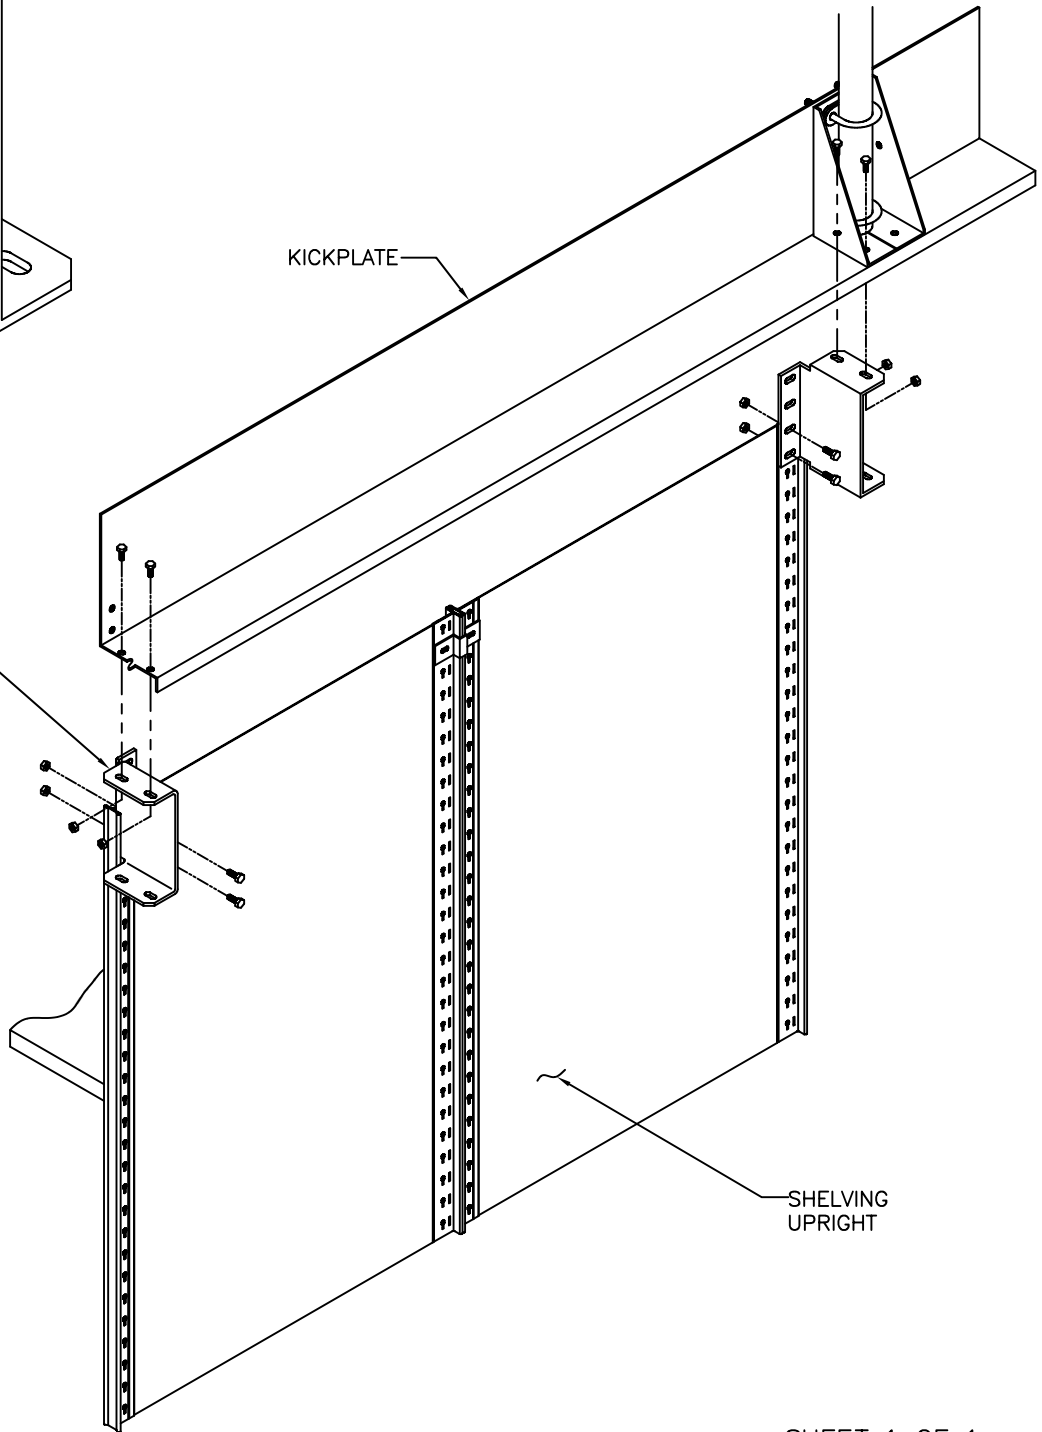

BILL OF MATERIALS		
QTY	DESCRIPTION	XX9221
2	KICKPLATE SUPPORT	NF4806P13
10	NUT 5/16-18 WAFFLE HEX	NFOP10285
10	5/16-18 X 3/4 HHCS	NFOP10287

9221 KICK PLATE
SUPPORT BRACKET
4806P13 (2X)

SHEET 1 OF 1

**MISSING PARTS OR IN NEED
OF
ASSEMBLY ASSISTANCE?**

Contact us direct for fast friendly service (800) 433-8488

ASSEMBLY INSTRUCTIONS
FOR LYON TWO LEVEL
8000 SERIES SHELVING

9221
KICKPLATE SUPPORT BARCKET