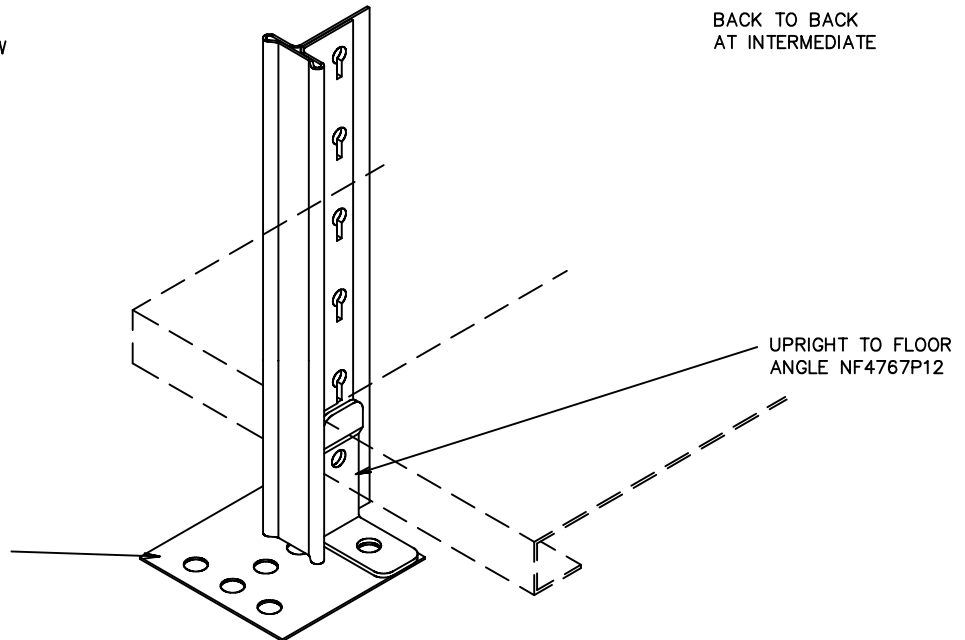

SINGLE ROW AT
END OF ROW

BILL OF MATERIALS		
QTY	DESCRIPTION	NF9274
8	UPR TO FLOOR ANGLE-GALV-8000	NF4761P11
7	UPR TO FLOOR SHIM - GALV	NF4767P12
7	NUT 5/16-18 WAFFLE HEX	NFOP10285
7	5/16 - 18 X 3/4 HHCS	NFOP10287

SINGLE ROW
AT INTERM.

BACK TO BACK
AT END OF ROW

BACK TO BACK
AT INTERMEDIATE

**MISSING PARTS OR IN NEED
OF
ASSEMBLY ASSISTANCE?**

Contact us direct for fast friendly service (800) 433-8488

Int'l calls (630) 892-8941 | WEB: WWW.LYONWORKSPACE.COM | Fax (800) 367-6681