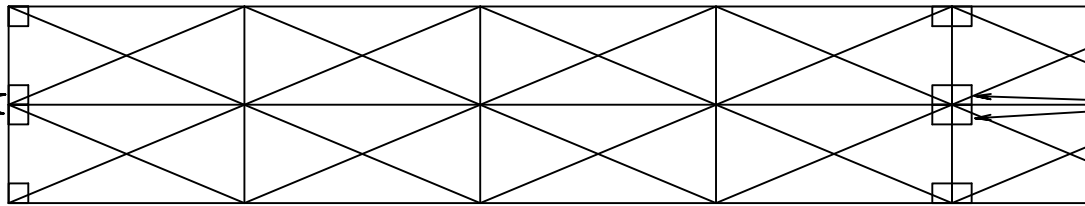

SINGLE ROW AT
END OF ROW

BILL OF MATERIALS		
QTY	DESCRIPTION	NF9274
8	UPR TO FLOOR ANGLE-GALV-8000	NF4761P11
7	UPR TO FLOOR SHIM - GALV	NF4767P12
7	NUT 5/16-18 WAFFLE HEX	NFOP10285
7	5/16 - 18 X 3/4 HHCS	NFOP10287

SINGLE ROW
AT INTERM.

BACK TO BACK
AT END OF ROW

BACK TO BACK
AT INTERMEDIATE

**MISSING PARTS OR IN NEED
OF
ASSEMBLY ASSISTANCE?**

Contact us direct for fast friendly service (800) 433-8488

Int'l calls (630) 892-8941 | WEB: WWW.LYONWORKSPACE.COM | Fax (800) 367-6681