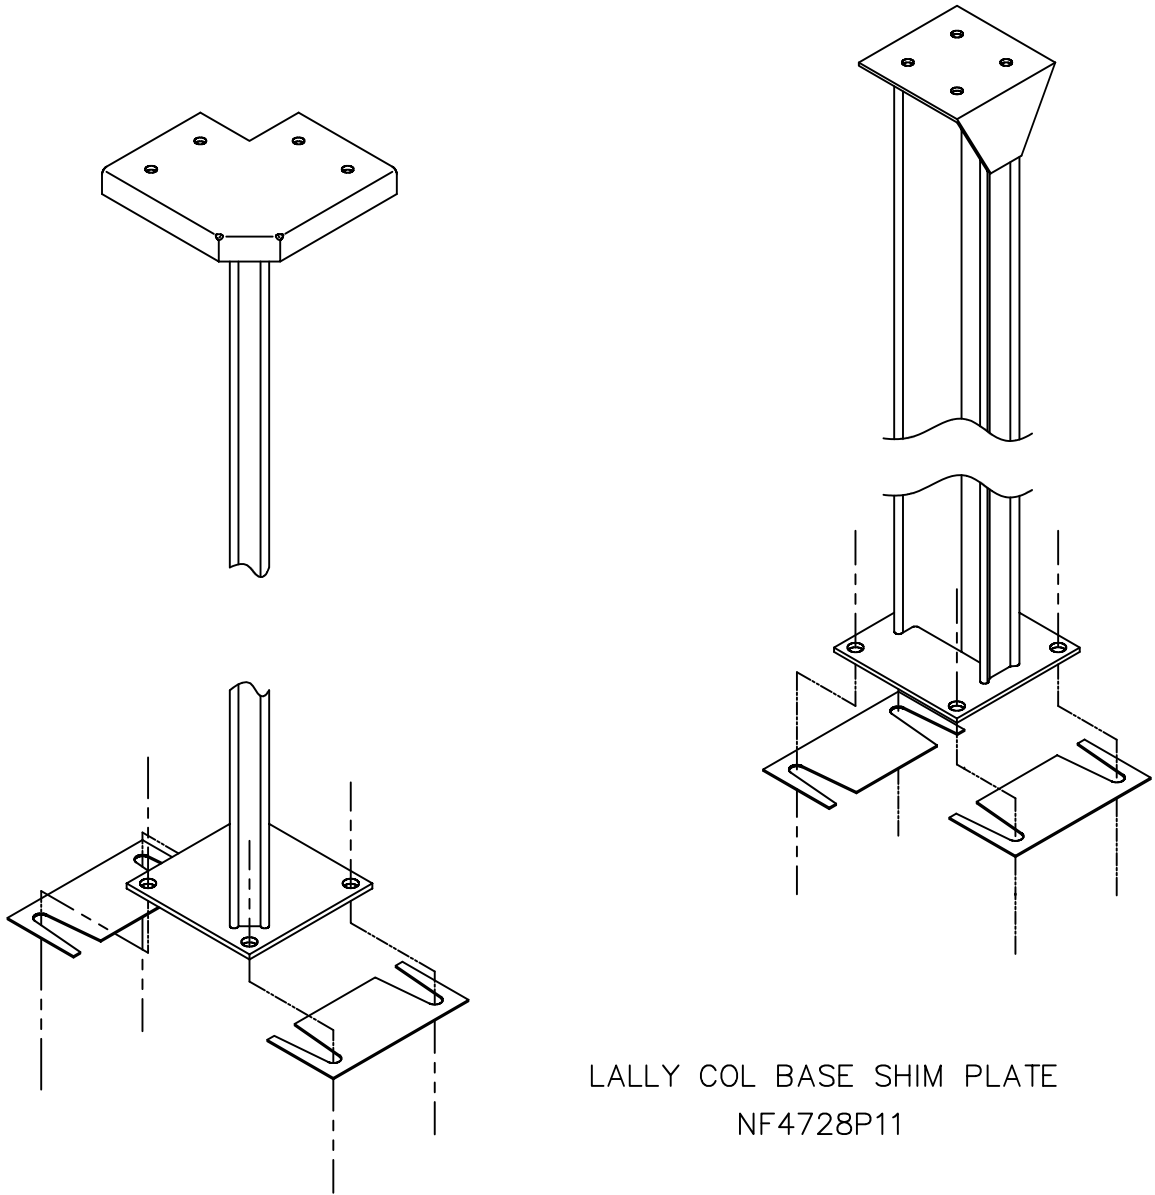

BILL OF MATERIALS		
QTY	DESCRIPTION	NF9279
1	LALLY COL BASE SHIM PLATE	NF4728P11

NOTE: LALLY COLUMNS INCLUDE 4 SHIM PLATES
 WHEN ADDITIONAL SHIMS ARE
 REQUIRED, ORDER CAT#9279
 WHICH CONSISTS OF 24 SHIMS

LALLY COL BASE SHIM PLATE
 NF4728P11

**MISSING PARTS OR IN NEED
 OF
 ASSEMBLY ASSISTANCE?**

Contact us direct for fast friendly service (800) 433-8488

Int'l calls (630) 892-8941 | WEB: WWW.LYONWORKSPACE.COM | Fax (800) 367-6681

ASSEMBLY INSTRUCTIONS
 FOR LYON 8000 SEIRES
 TWO LEVEL SHELIVING

9279 SHIM FOR
 LALLY COLUMN BASE